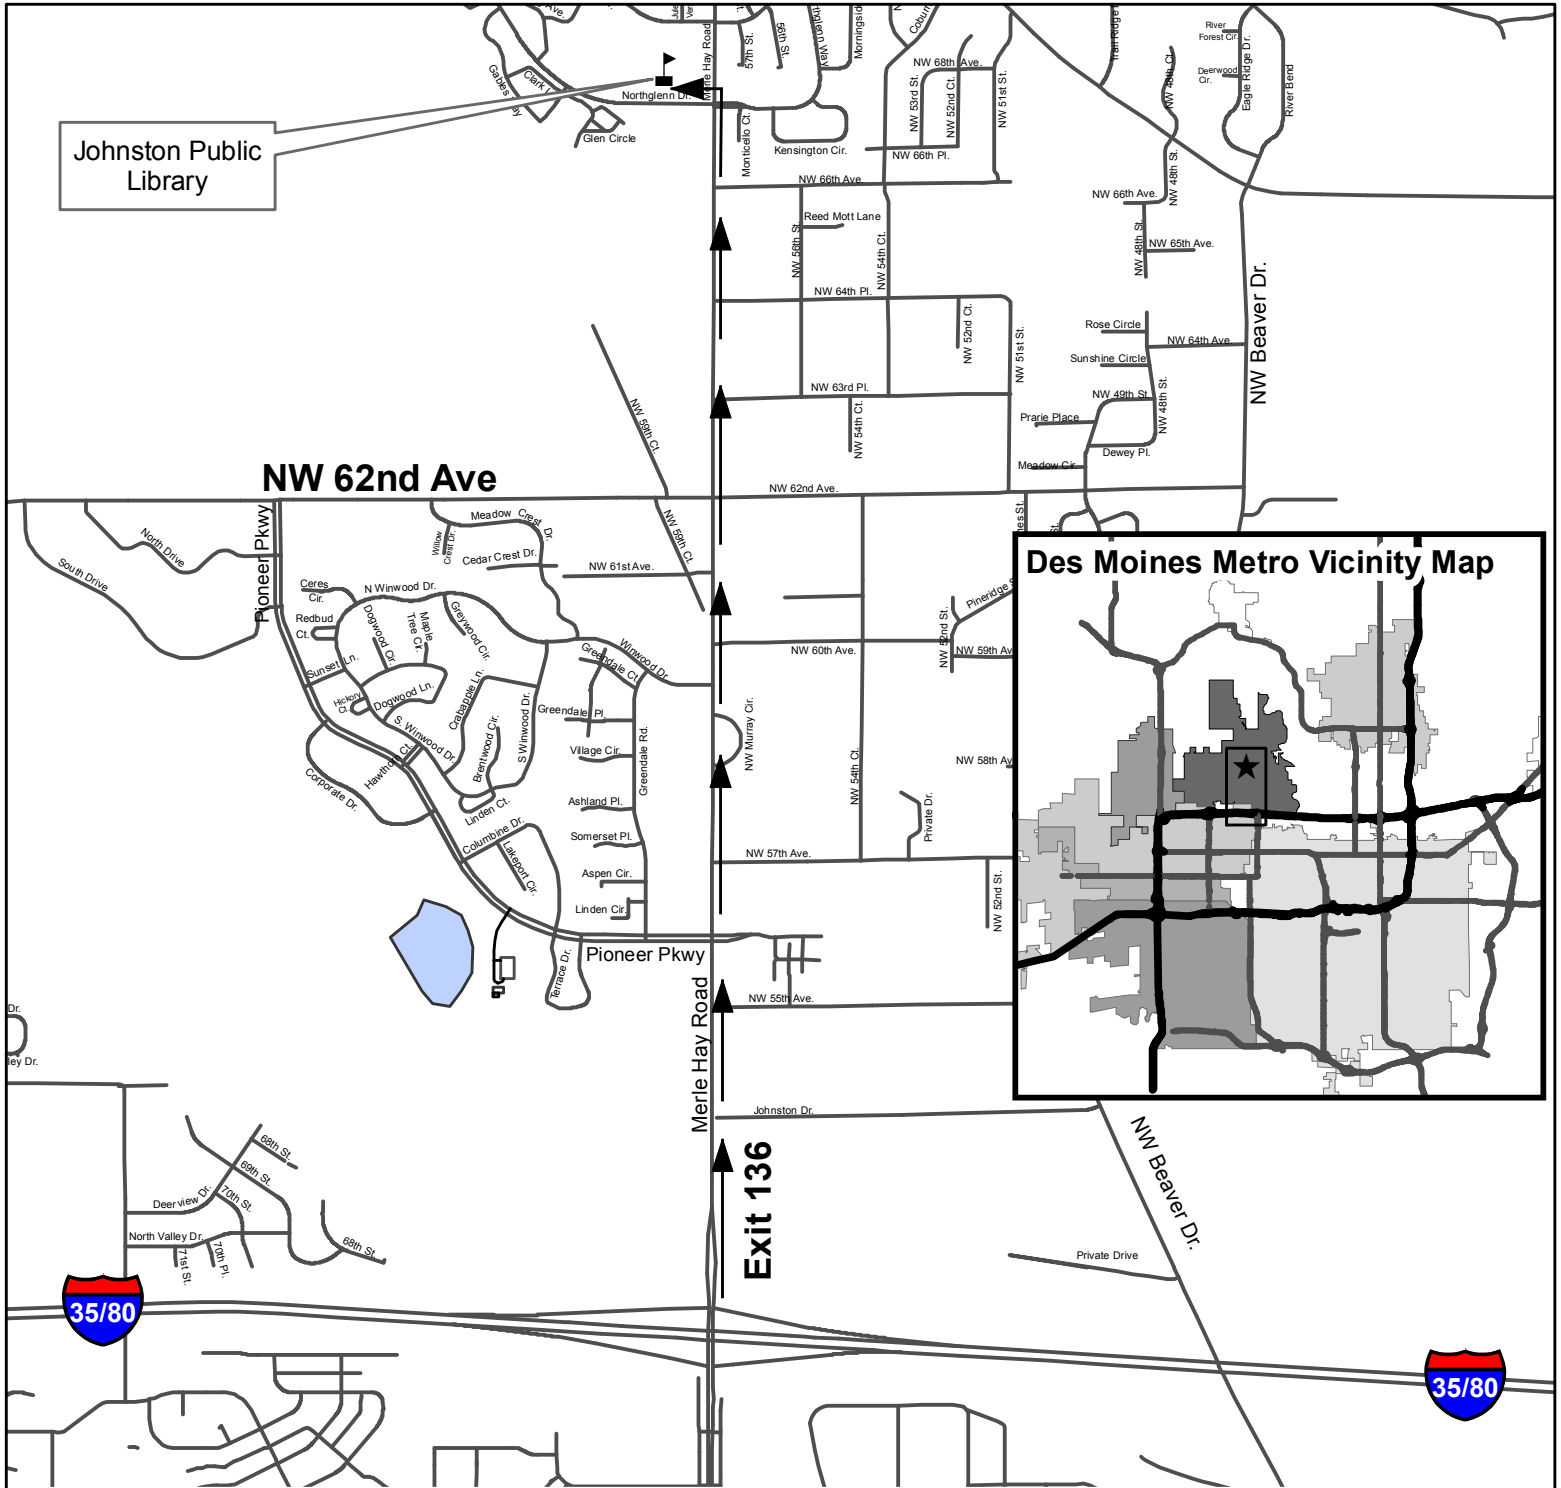

# Johnston Public Library

**Exit I-80/35 at the 136 exit or Merle Hay Road Exit  
Travel North on Merle Hay 2.1 miles to Northglenn Dr.  
Turn Left onto Northglenn Drive and proceed West  
1/4 mile to the Johnston Public Library**